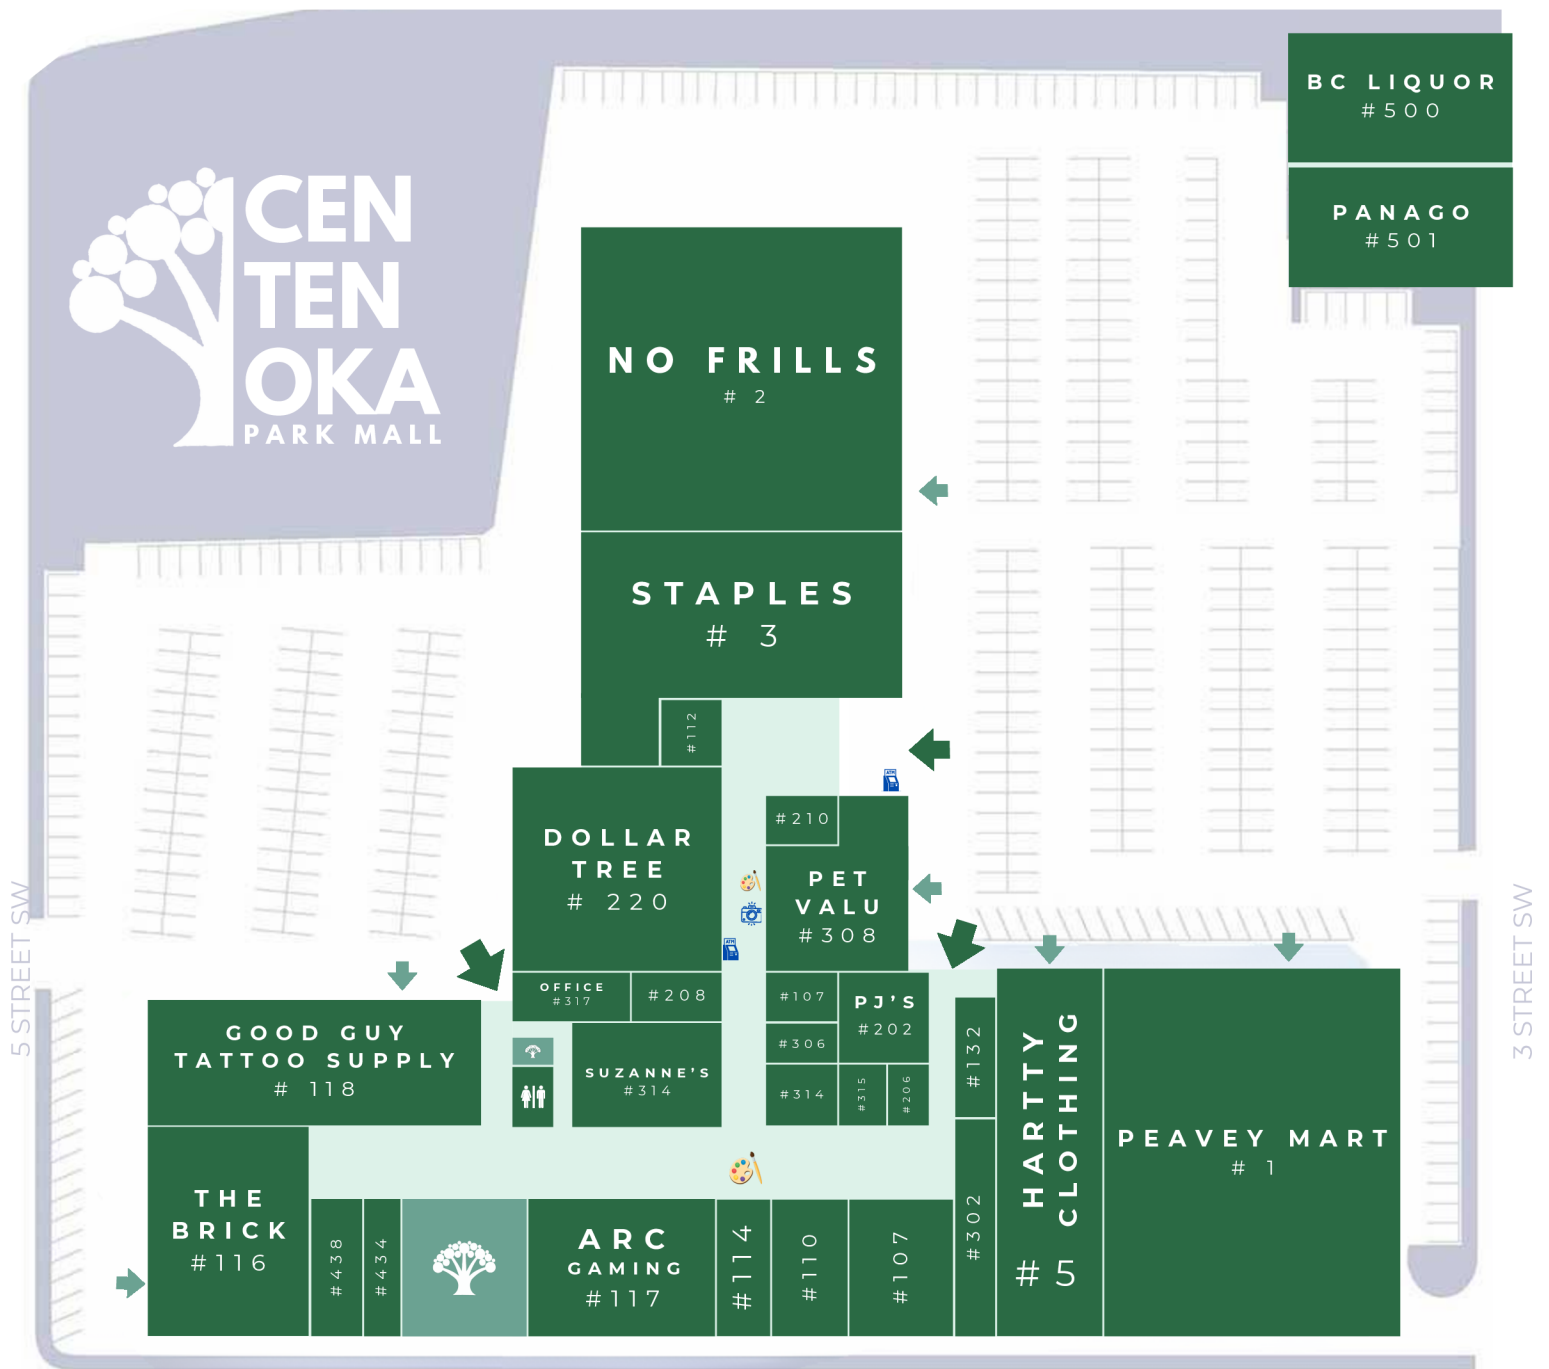

# STORE DIRECTORY

## GROCERY & LIQUOR

- 500 BC Liquor Store
- 2 No Frill's
- 438 Shuswap Wine Cellar

## FOOD & BEVERAGE

- 306 Das Kaffeehaus
- 132 Flake Pastry
- 501 Panago
- 202 PJ's Family Restaurant

## HOME, DECOR & FARM

- 206 Florabella Decor & Design
- 1 Peavey Mart
- 3 Staples
- 116 The Brick